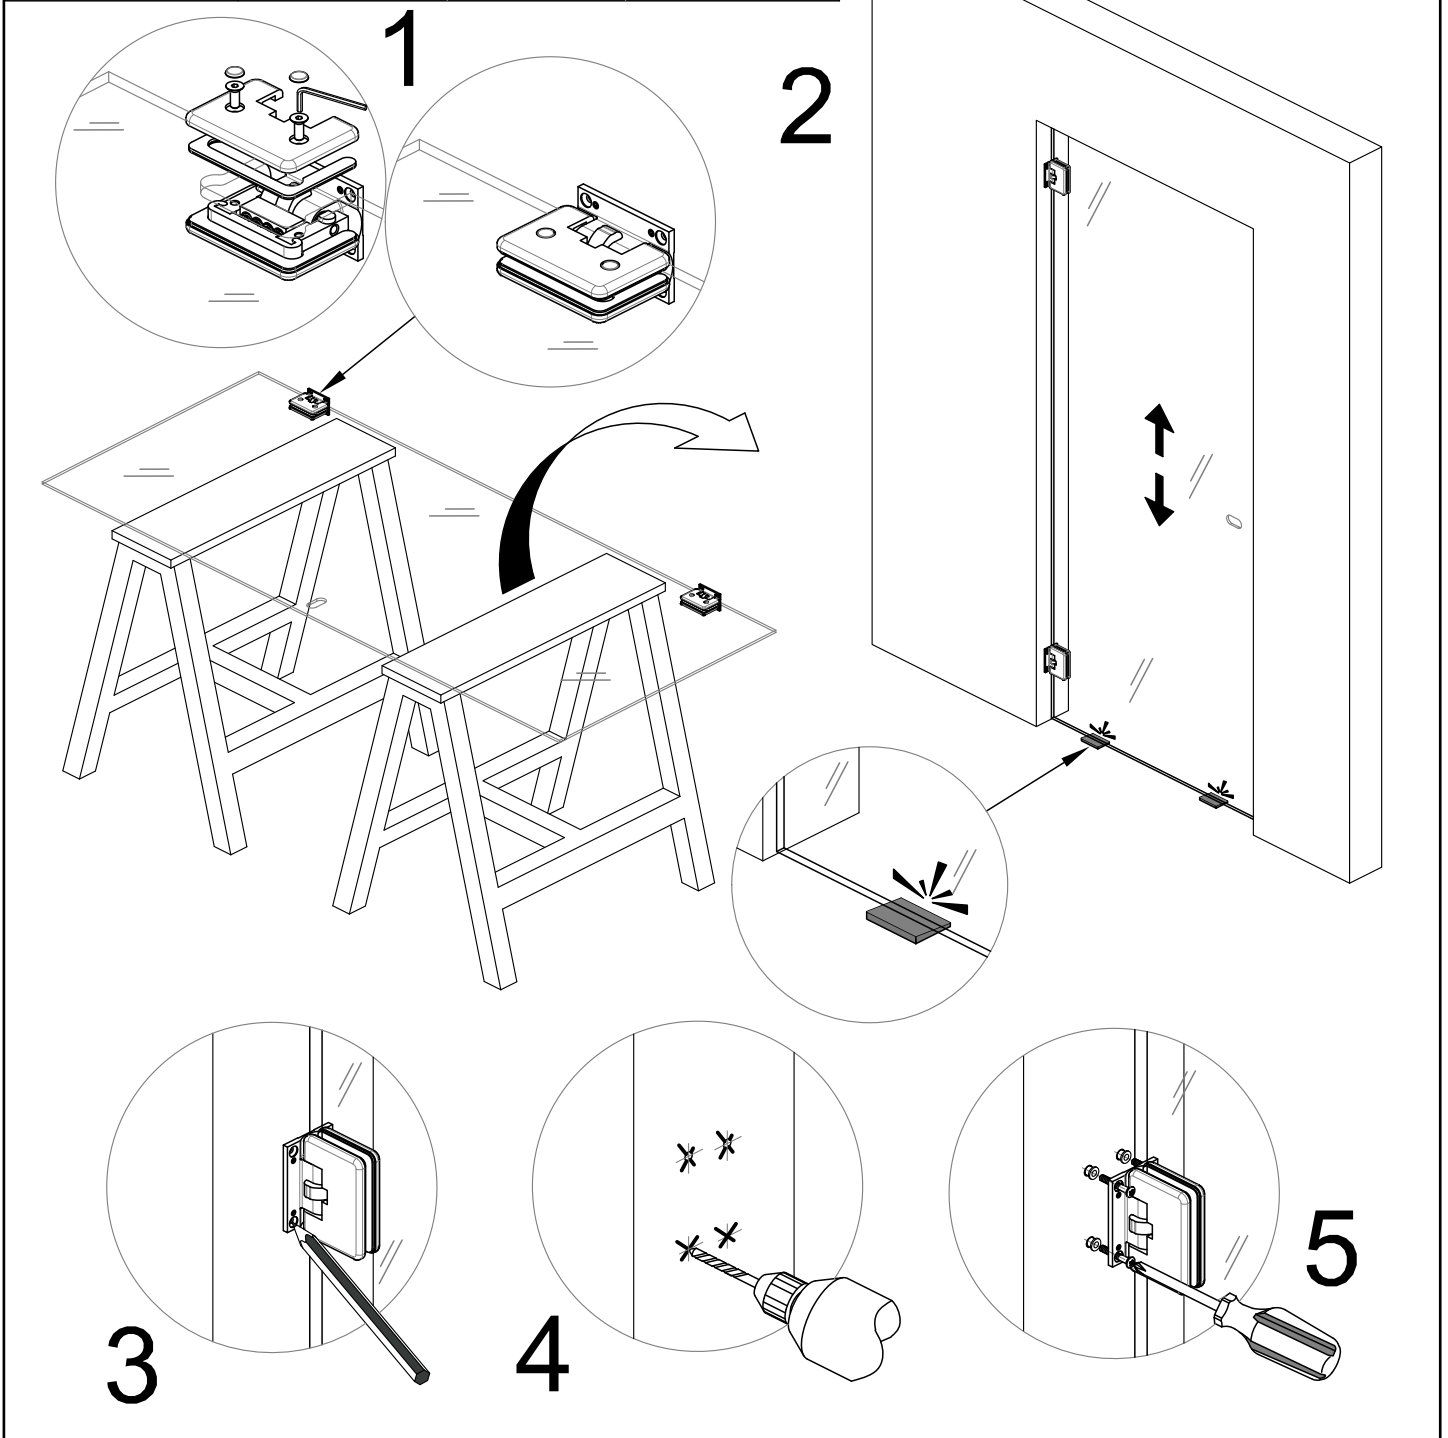

INNER DOORS

8700

| | | | |
|--|---|---|---|
|  |  | Tools required  | Fittings required  |
|--|---|---|---|

| | | |
|--|---|---|
|  6 - 8 - 10 GLASS |  SEALS |  |
|--|---|---|

INNER DOORS

8701

| | | | |
|---|---|---|---|
|  |  | Tools required  | Fittings required  |
|---|---|---|---|