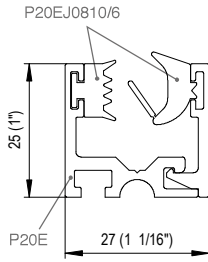

Non compreso / Not included

P20E