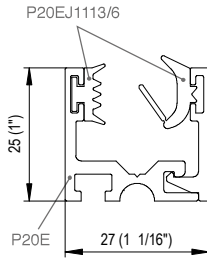

Non compreso / Not included

P20E