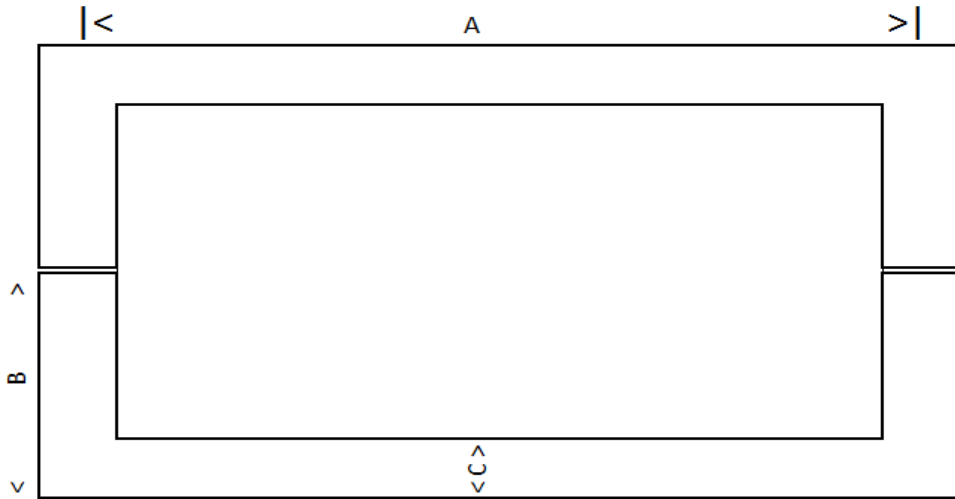

# Minusco Basics

A = 457 mm  
B = 60 mm  
C = 19 x 19 mm

EF0312.020