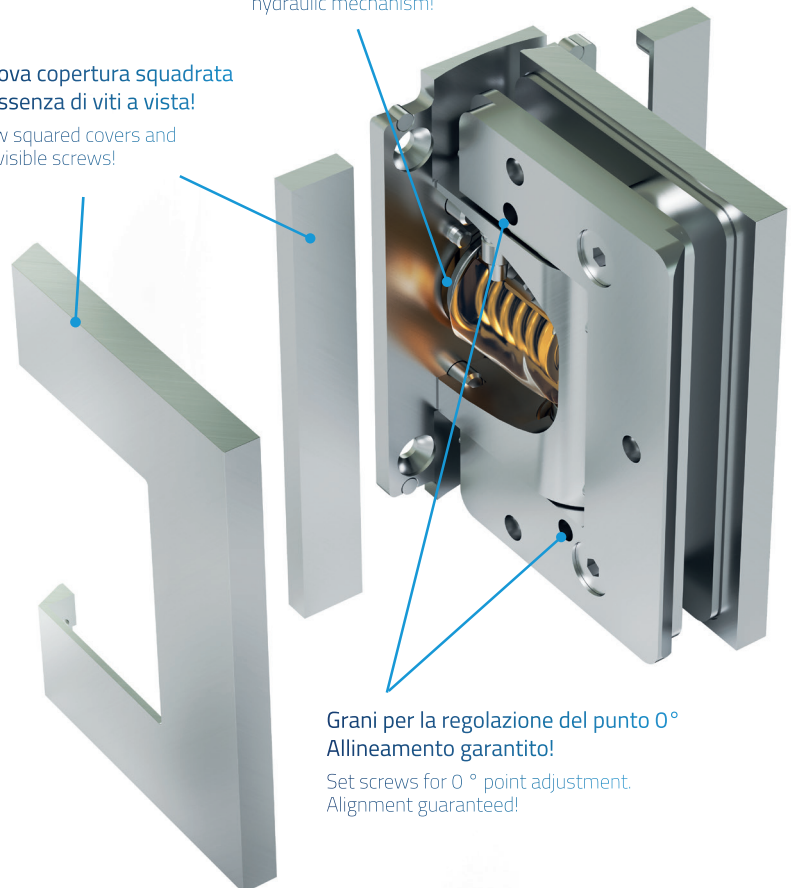

ORIGINALE is distinguished by the complete absence of visible screws and a new linear and rigorous cover. **ORIGINALE** also has the 0° point adjustment which makes its installation becomes even easier and faster.

Technical effectiveness and innovative design in a new and exclusive look for the Biloba door closer hinge, there you go: **ORIGINALE!**

Features

- Absolute aesthetic beauty
- Clean and linear design
- No visible screws
- 0° position adjustment
- Even easier and faster to install
- Automatic hydraulic closing
- Adjustment of door closing speeds
- Stop at 0° + 90° -90°
- Also suitable for rebated doors
- Interchangeable with previous versions

Meccanismo oleodinamico interno brevettato!

Patented internal hydraulic mechanism!

Nuova copertura squadrata e assenza di viti a vista!

New squared covers and no visible screws!

Grani per la regolazione del punto 0° Allineamento garantito!

Set screws for 0° point adjustment. Alignment guaranteed!

ORDINALA ORA! ORDER NOW!

Biloba ORIGINALA

La evolución de la gama

¡Funcional y hermosa, por dentro y por fuera!

ORIGINALA es la evolución de nuestra histórica serie Biloba: la bisagra cierrapuertas hidráulica que desde 2006 es el progenitor de toda la gama hidráulica. La puerta se cierra automáticamente y mantiene las características habituales y garantizadas de la serie para puertas de interior.