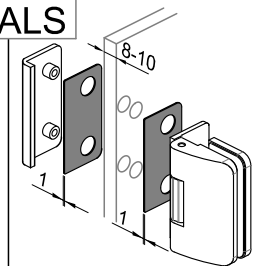

# SHOWER BOXES

8566

6-8-10

GLASS

Tools required

SEALS

1

2