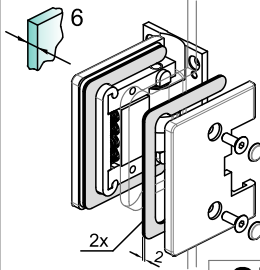

INNER DOORS

8630

Tools required

Fittings required

6 - 8 - 10

GLASS

SEALS

INNER DOORS