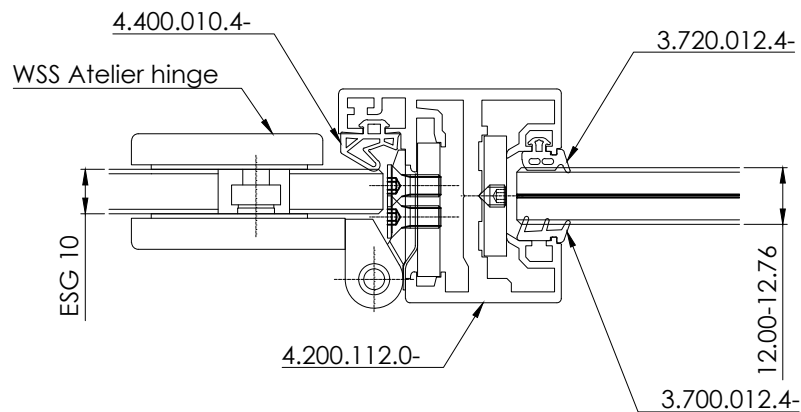

This drawing is property of Glass System Polska Sp. z o.o... Each duplication or passing on to third persons without our permission is forbidden and will be pursued.

		Glass System Polska Sp. z o.o. ul. Łdzikowskiego 16 Witosa Point 00-710 Warszawa, PL	
date: 27.05.2019	series: GSW Office	concept design: -	
author: ks	description: GSW Office H frame profile detail of WSS Atelier hinge		
scale: -	sheet: -	drawing number: GS-W-4.10.10.10	index: 04
		page: 1/1	