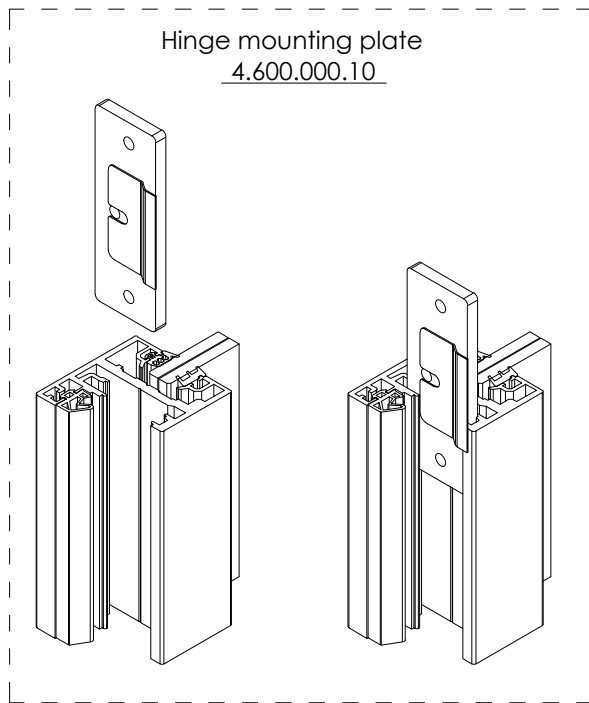

This drawing is property of Glass System Polska Sp. z o.o... Each duplication or passing on to third persons without our permission is forbidden and will be pursued.

		Glass System Polska Sp. z o.o. ul. Łdzikowskiego 16 Witosa Point 00-710 Warszawa, PL	
date: 27.05.2019	series: GSW Office	concept design: -	
author: ks	description: GSW Office H frame profile detail of WSS Atelier hinge		
scale: -	sheet: -	drawing number: GS-W-4.10.10.10	index: 04
		page: 1/1	