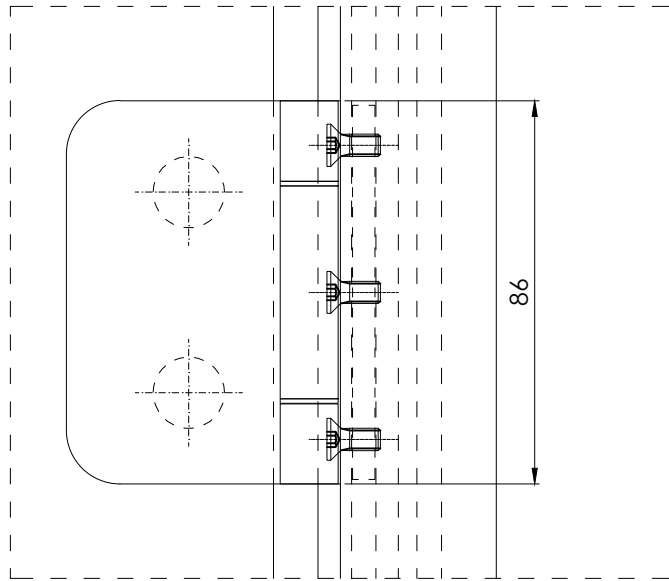

This drawing is property of Glass System Polska Sp. z o.o... Each duplication or passing on to third persons without our permission is forbidden and will be pursued.

		Glass System Polska Sp. z o.o. ul. Łdzikowskiego 16 Witosa Point 00-710 Warszawa, PL	
date: 27.05.2019	series: GSW Office	concept design: -	
author: ks	description: GSW Office H frame profile detail of WSS Atelier hinge		
scale: -	sheet: -	drawing number: GS-W-4.10.10.10	index: 04
		page: 1/1	