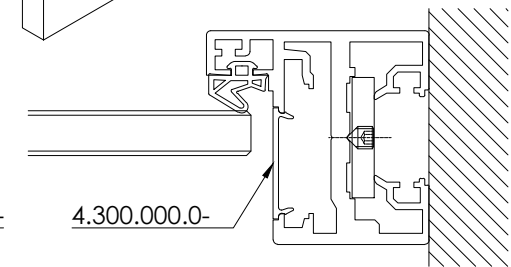

This drawing is property of Glass System Polska Sp. z o.o... Each duplication or passing on to third persons without our permission is forbidden and will be pursued.

		Glass System Polska Sp. z o.o. ul. Łdzikowskiego 16 Witosa Point 00-710 Warszawa, PL	
date: 27.05.2019	series: GSW Office	concept design: -	
author: ks	description: GSW Office H frame profile detail of WSS Atelier hinge		
scale: -	sheet: -	drawing number: GS-W-4.10.10.10	index: 04
		page: 1/1	