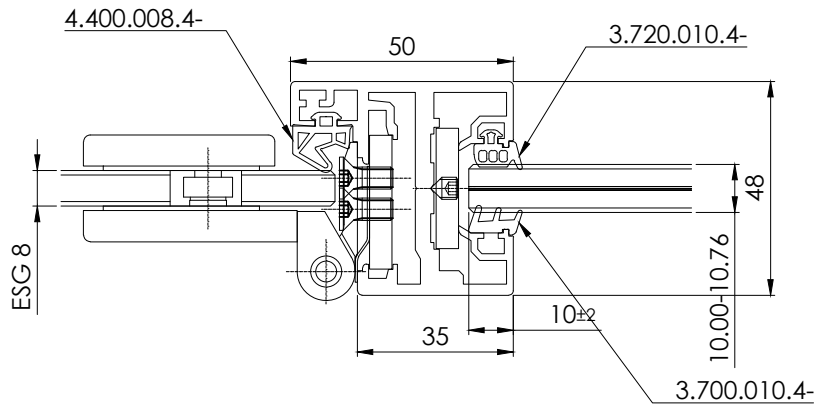

This drawing is property of Glass System Polska Sp. z o.o... Each duplication or passing on to third persons without our permission is forbidden and will be pursued.

		Glass System Polska Sp. z o.o. ul. Łdzikowskiego 16 Witosa Point 00-710 Warszawa, PL	
date: 27.05.2019	series: GSW Office	concept design: -	
author: ks	description: GSW Office H frame profile detail of WSS Atelier hinge		
scale: -	sheet: -	drawing number: GS-W-4.10.10.10	index: 04
		page: 1/1	