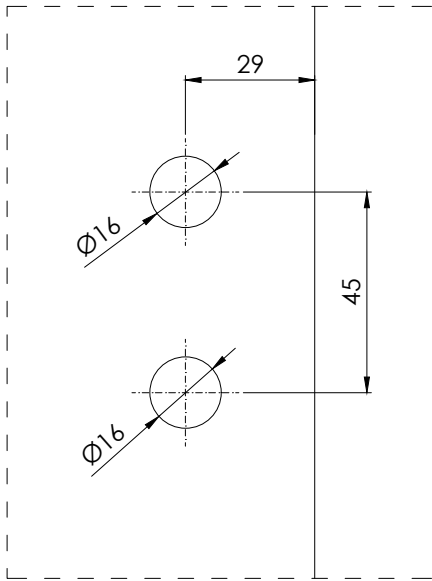

This drawing is property of Glass System Polska Sp. z o.o... Each duplication or passing on to third persons without our permission is forbidden and will be pursued.

		Glass System Polska Sp. z o.o. ul. Łdzikowskiego 16 Witosa Point 00-710 Warszawa, PL	
date: 27.05.2019	series: GSW Office	concept design: -	
author: ks	description: GSW Office H frame profile detail of WSS Atelier hinge		
scale: -	sheet: -	drawing number: GS-W-4.10.10.10	index: 04
		page: 1/1	