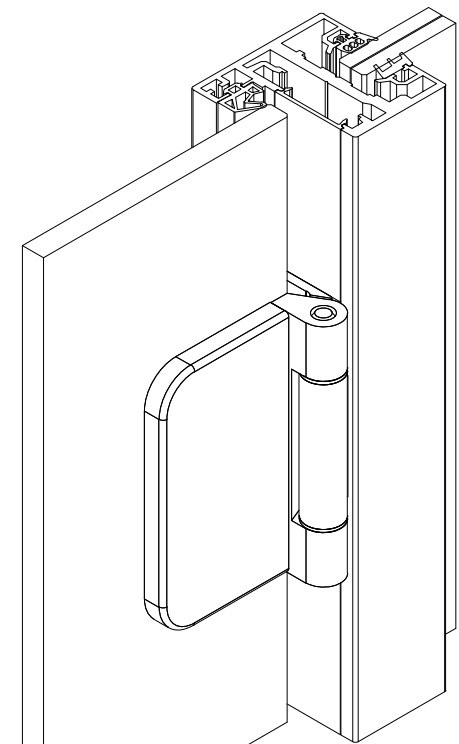

This drawing is property of Glass System Polska Sp. z o.o... Each duplication or passing on to third persons without our permission is forbidden and will be pursued.

		Glass System Polska Sp. z o.o. ul. Łdzikowskiego 16 Witosa Point 00-710 Warszawa, PL	
date: 27.05.2019	series: GSW Office	concept design: -	
author: ks	description: GSW Office H frame profile detail of WSS Atelier hinge		
scale: -	sheet: -	drawing number: GS-W-4.10.10.10	index: 04
		page: 1/1	