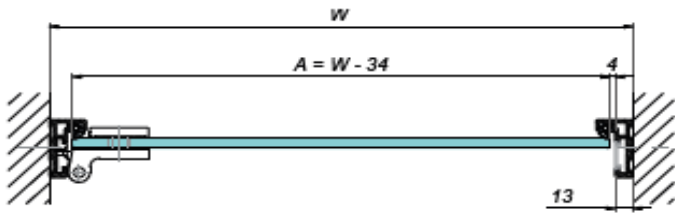

## Door frame

### OFC-2-B

<b>Product code</b>	<b>Finish</b>
OFC-2-B	black anodised
<b>Properties</b>	
Glass door thickness	8-10 mm
Length	6000 mm
Material	aluminium
Max. door height	2400 mm
Above 2200 mm height, it is recommended to use 3 hinges.	