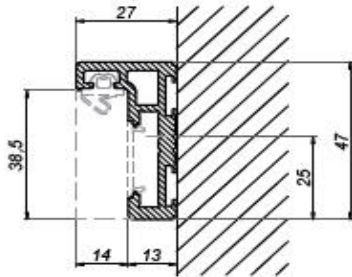

## Door frame

### OFC-2-B

<b>Product code</b>	<b>Finish</b>
OFC-2-B	black anodised
<b>Properties</b>	
Glass door thickness	8-10 mm
Length	6000 mm
Material	aluminium
Max. door height	2400 mm
Above 2200 mm height, it is recommended to use 3 hinges.	

- A - door width
- B - door height
- W - base opening width
- W1 - frame width
- H - base opening height
- H1 - door frame height