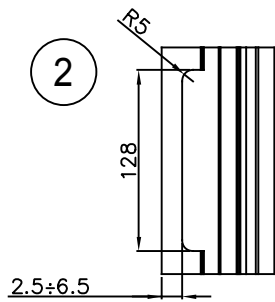

P35E

NOT INCLUDED

MAGNETIC LOQ

0P35E5

1

2

3

4