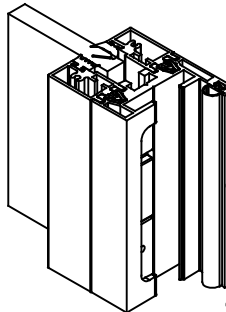

P35E

NOT INCLUDED

MAGNETIC LOQ

0P35E5

1

2

3

4