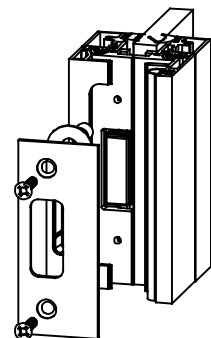

P35E

NOT INCLUDED

MAGNETIC LOQ

0P35E5

1

2

3

4