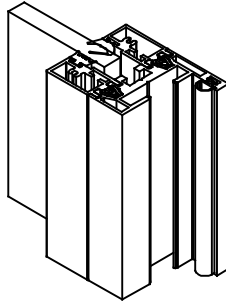

P35E

NOT INCLUDED

MAGNETIC LOQ

0P35E5

1

2

3

4