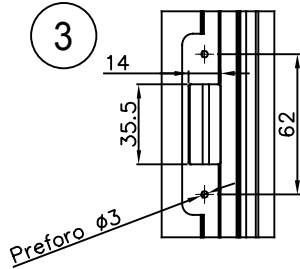

P35E

NOT INCLUDED

MAGNETIC LOQ

0P35E5

1

2

3

4