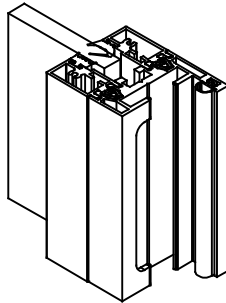

P35E

NOT INCLUDED

MAGNETIC LOQ

0P35E5

1

2

3

4