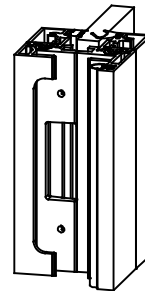

P35E

NOT INCLUDED

MAGNETIC LOQ

0P35E5

1

2

3

4