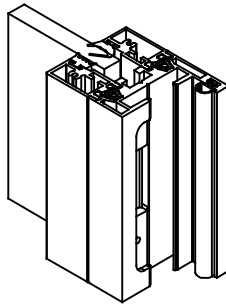

P35E

NOT INCLUDED

MAGNETIC LOQ

0P35E5

1

2

3

4