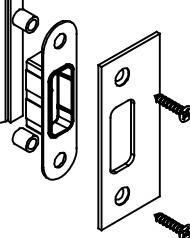

P35E

NOT INCLUDED

MAGNETIC LOQ

0P35E5

1

2

3

4