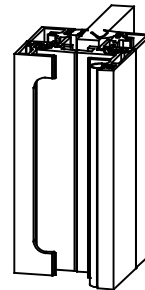

P35E

NOT INCLUDED

MAGNETIC LOQ

0P35E5

1

2

3

4